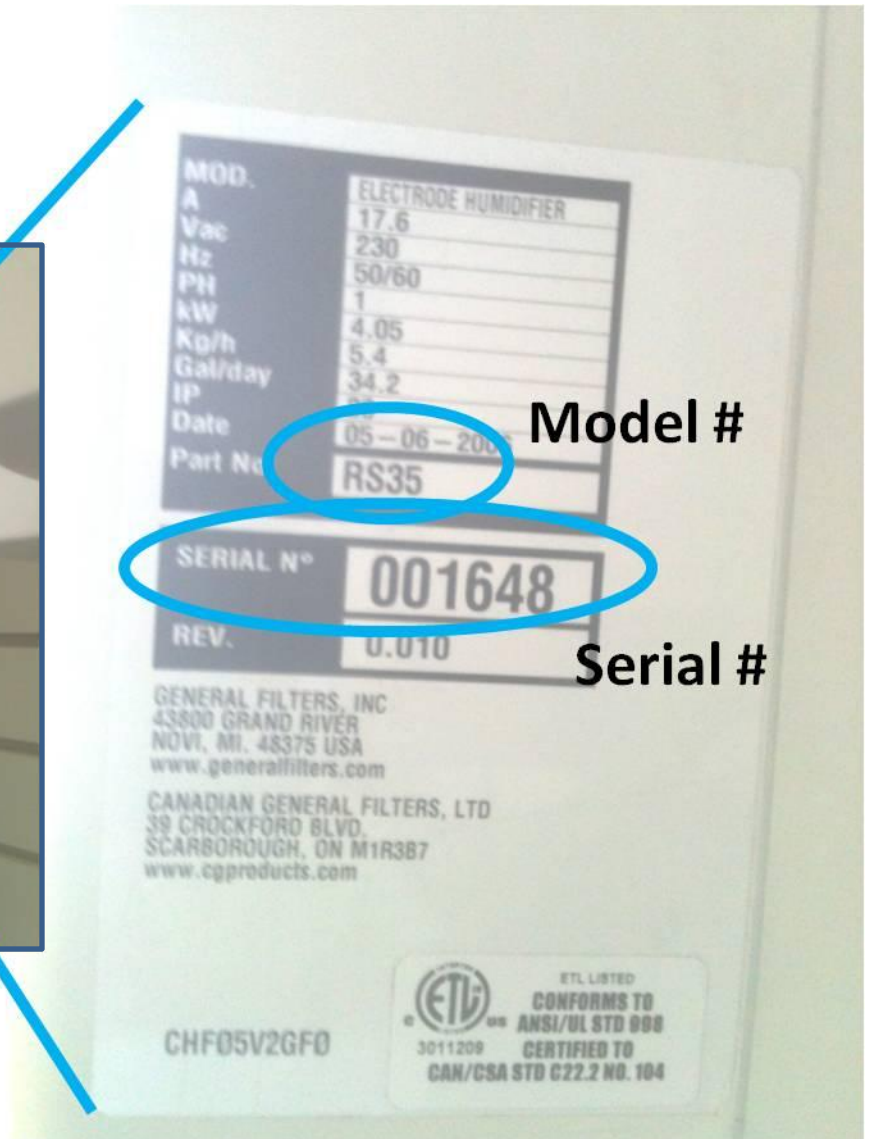

Where are the model and serial numbers located on my Elite Steam Humidifier?

On a sticker on the side of your unit.